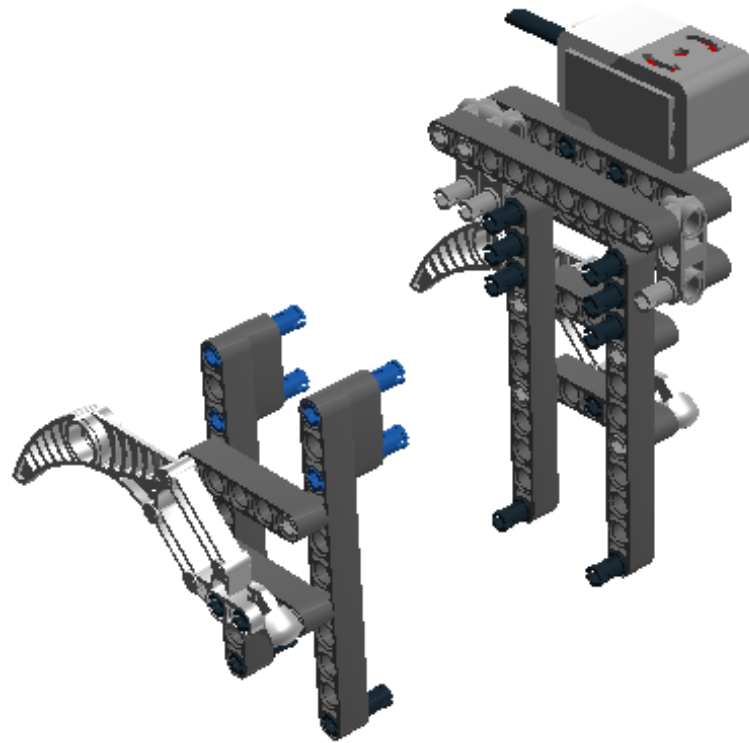

**LEGO** DIGITAL DESIGNER 4.2

Model Name:  
**robo**

Number of Bricks: 197

**Step 1 of 54**

**Step 2 of 54**

Step 3 of 54

1 x

1 x

2 x

**Step 4 of 54**

Step 5 of 54

Step 6 of 54

**Step 7 of 54**

1 x

2 x

1 x