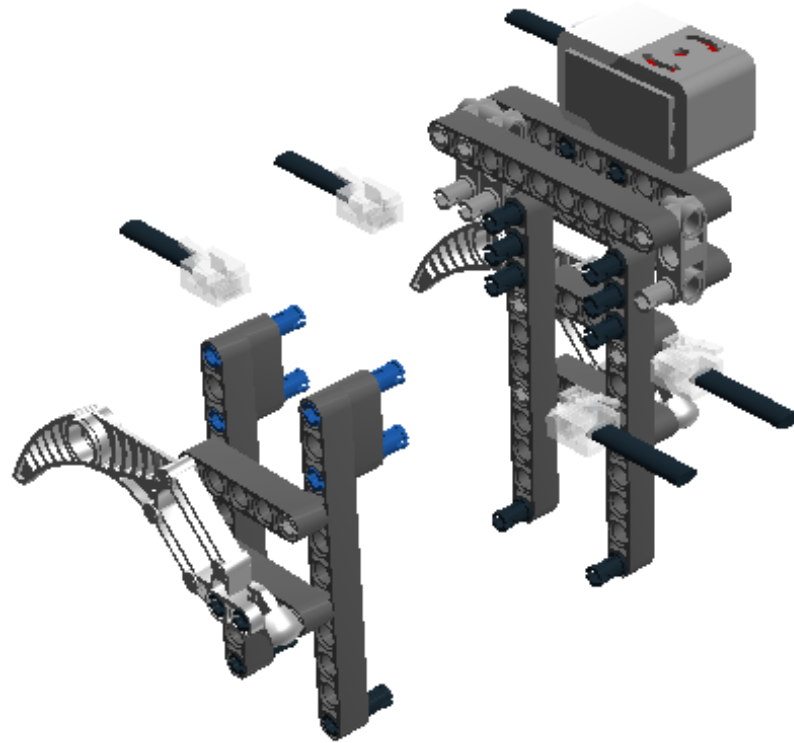

**LEGO** DIGITAL DESIGNER 4.2

Model Name:  
**robo**

Number of Bricks: 197

**Step 1 of 54**

**Step 2 of 54**

Step 3 of 54

1 x

1 x

2 x

**Step 4 of 54**

Step 5 of 54

Step 6 of 54

**Step 7 of 54**

1 x

2 x

1 x

**Step 8 of 54**

2 x

1 x

Step 9 of 54

1 x

1 x

2 x

**Step 10 of 54**