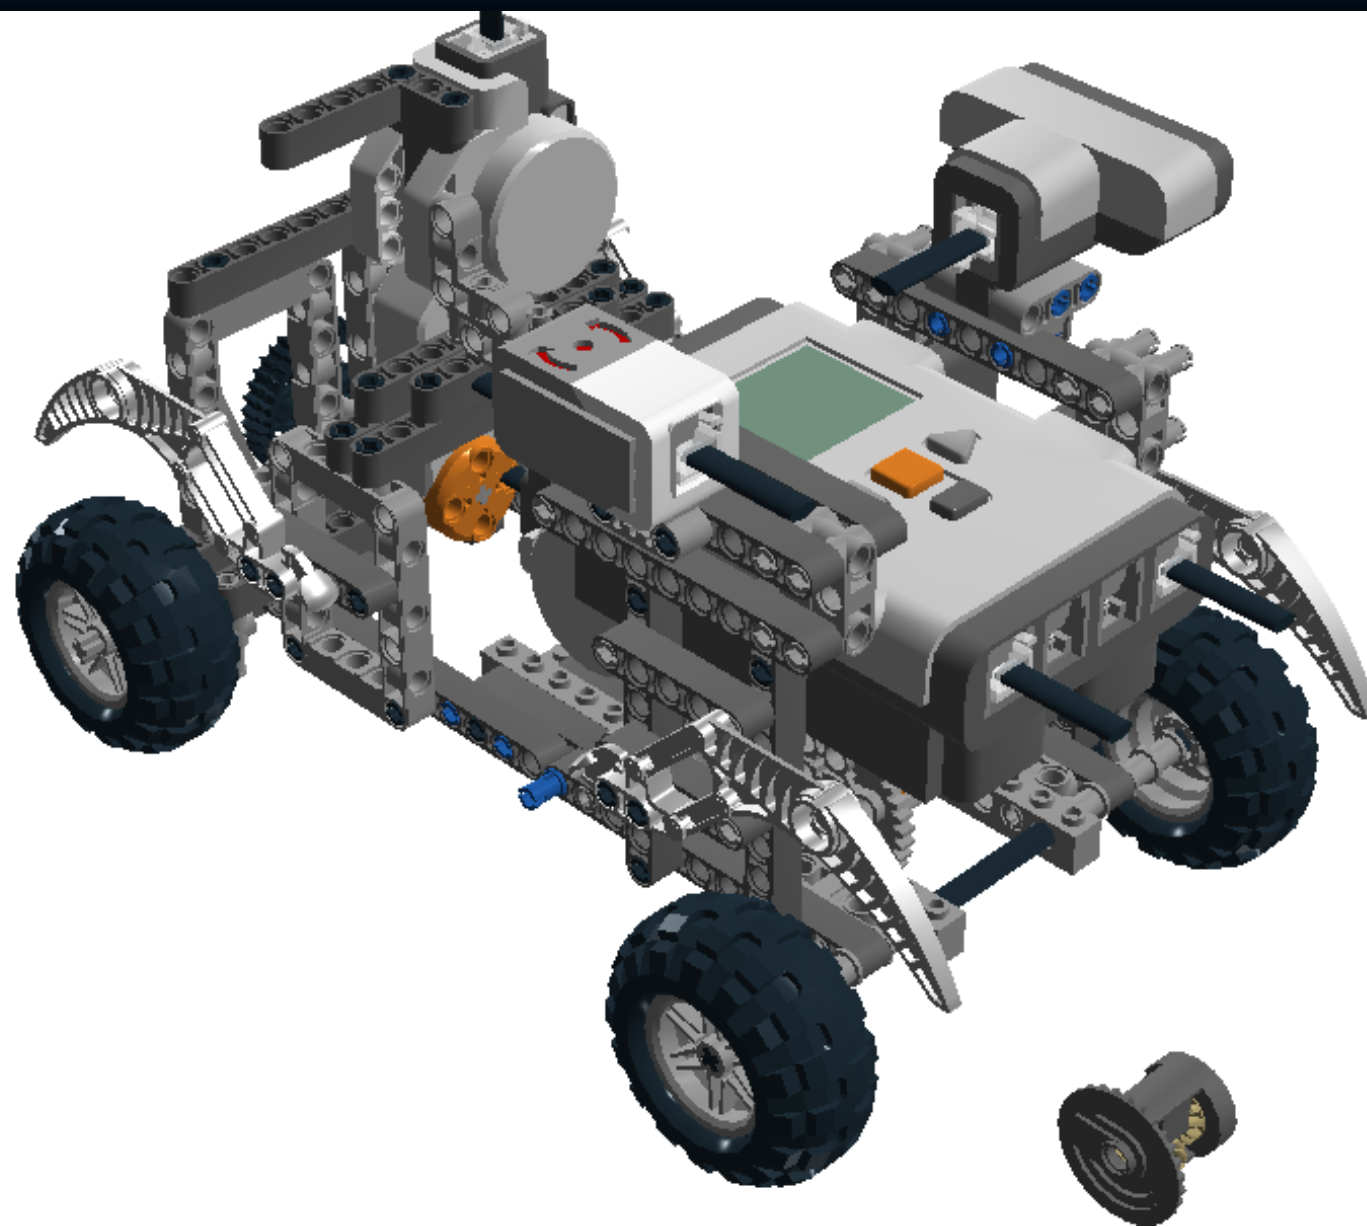

**LEGO** DIGITAL DESIGNER 4.2

Model Name:  
**robo**

Number of Bricks: 197

**Step 1 of 54**

**Step 2 of 54**

Step 3 of 54

1 x

1 x