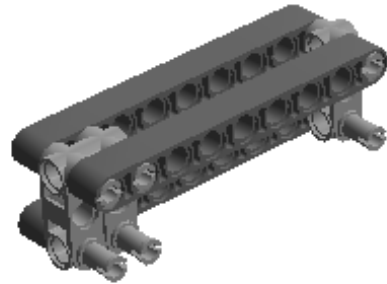

**LEGO** DIGITAL DESIGNER 4.2

Model Name:  
**robo**

Number of Bricks: 197

**Step 1 of 54**

**Step 2 of 54**

Step 3 of 54

1 x

1 x

2 x

**Step 4 of 54**

Step 5 of 54

Step 6 of 54

**Step 7 of 54**

1 x

2 x

1 x