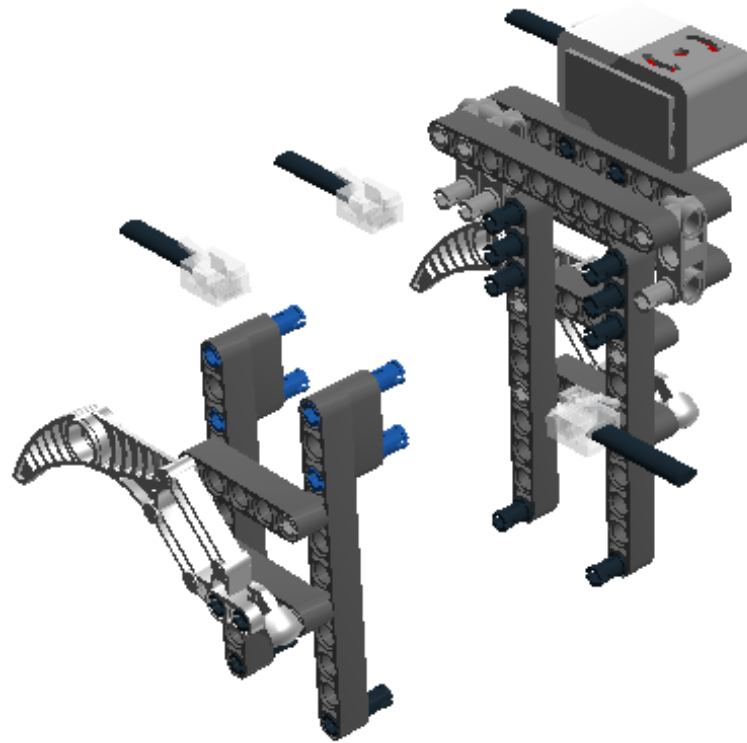

**LEGO** DIGITAL DESIGNER 4.2

Model Name:  
**robo**

Number of Bricks: 197

**Step 1 of 54**

**Step 2 of 54**

Step 3 of 54

1 x

1 x

2 x

**Step 4 of 54**

Step 5 of 54

Step 6 of 54

**Step 7 of 54**

1 x

2 x

1 x