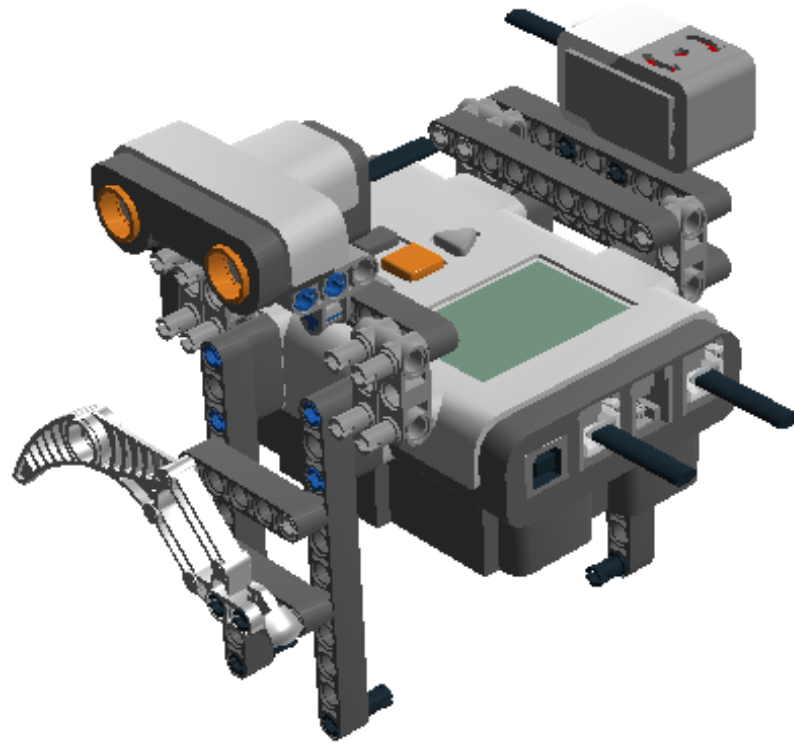

Step 11 of 54