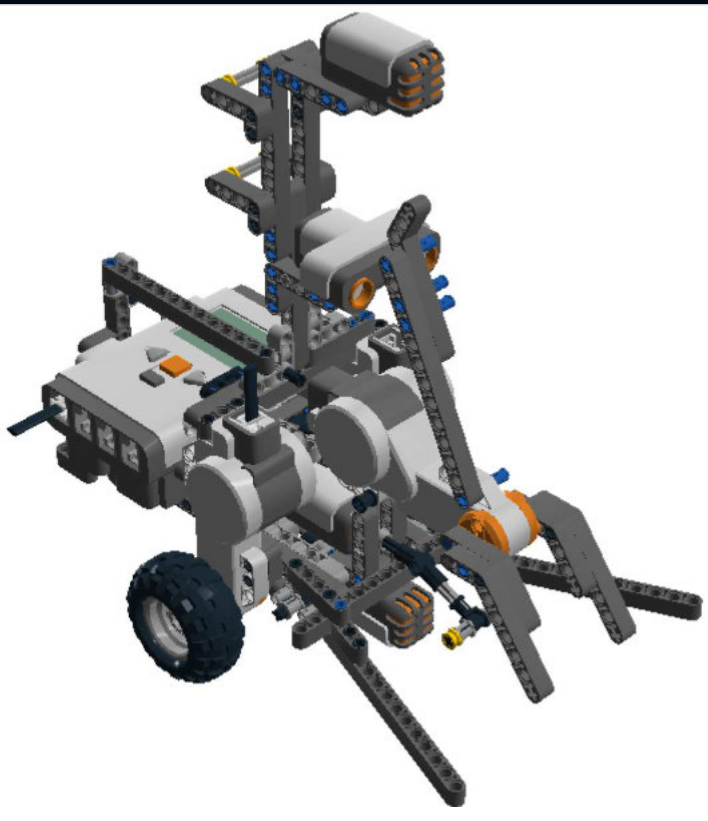

LEGO DIGITAL DESIGNER 4.2

Model Name:
Roberry

Number of Bricks: 244

Step 1 of 54

1 x

1 x

1 x

Step 2 of 54